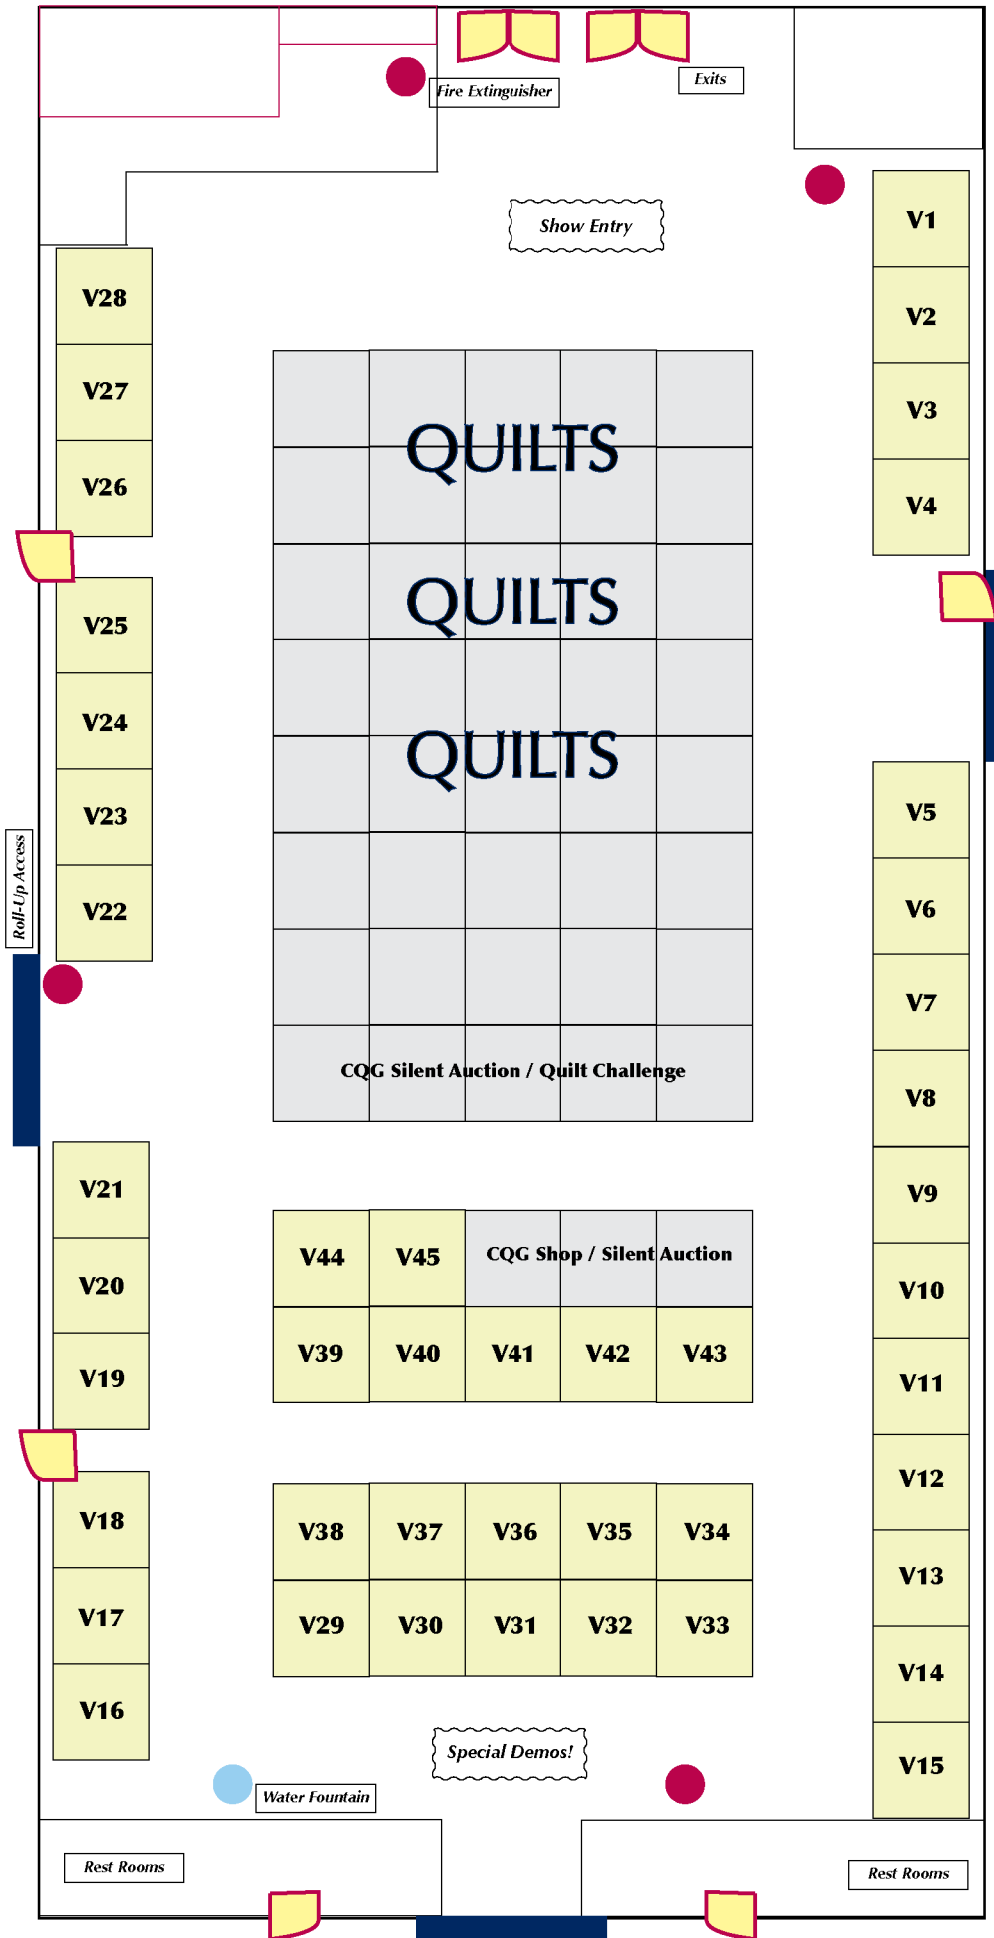

Charlotte Quilters' Guild 2012 Quilt Show at Metrolina Tradeshow Expo

NOTE: Document is oversized; to print, select 'shrink to fit' for your paper size.